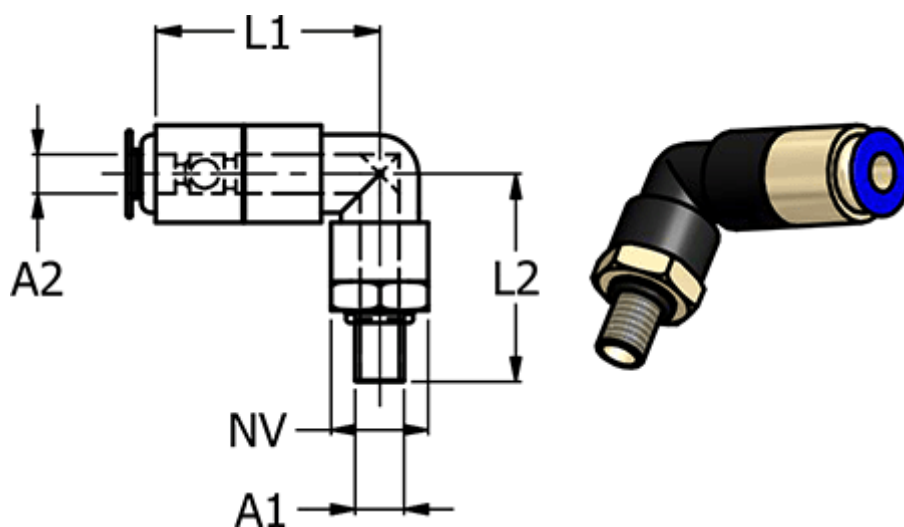

Data Sheet

Article number: 586197188

Description: Elbow 197.188, vinkel Ø8-G 1/8" with
Stop valve, nickel plated brass

Measures

Ext. hose diameter A2	= 8
L1	= 33.0
L2	= 27.0
NV	= 17
Thread A1	= G 1/8"